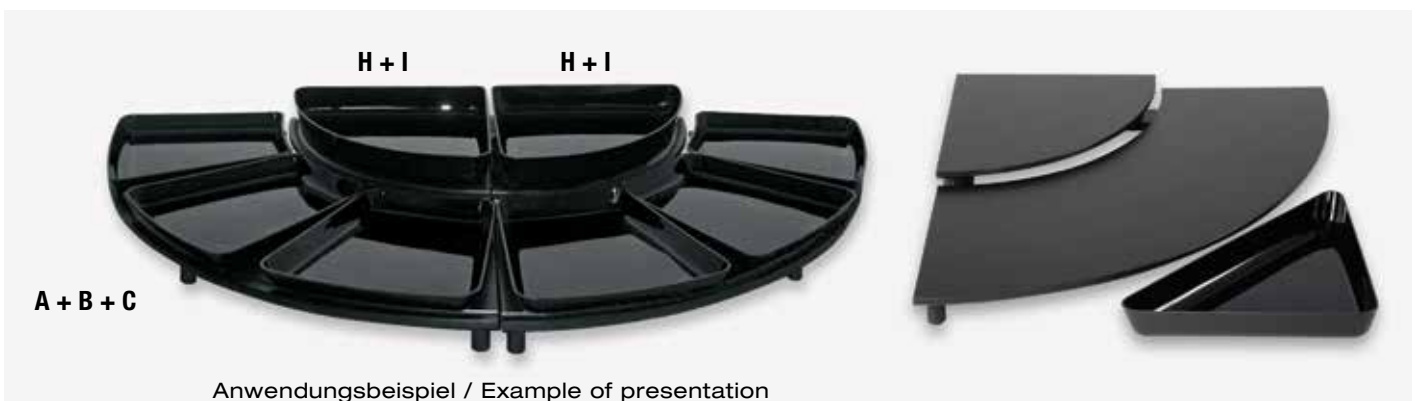

Mini 1/4-Kreis | Riser 1/4-Circle Mini

Anwendungsbeispiel / Example of presentation

Beschreibung/Description	Material	Farbe/Color	Format/Size	Art.-Nr./Art. No
Thekenstufe Mini 1/4-Kreis/Riser 1/4-Circle Mini	PE500	schwarz/black	550x550x65 mm	154.1001.17
Dreieck-Schale/Bowl triangular	ABS	schwarz/black	400x280x280x40 mm	122.5040284.17