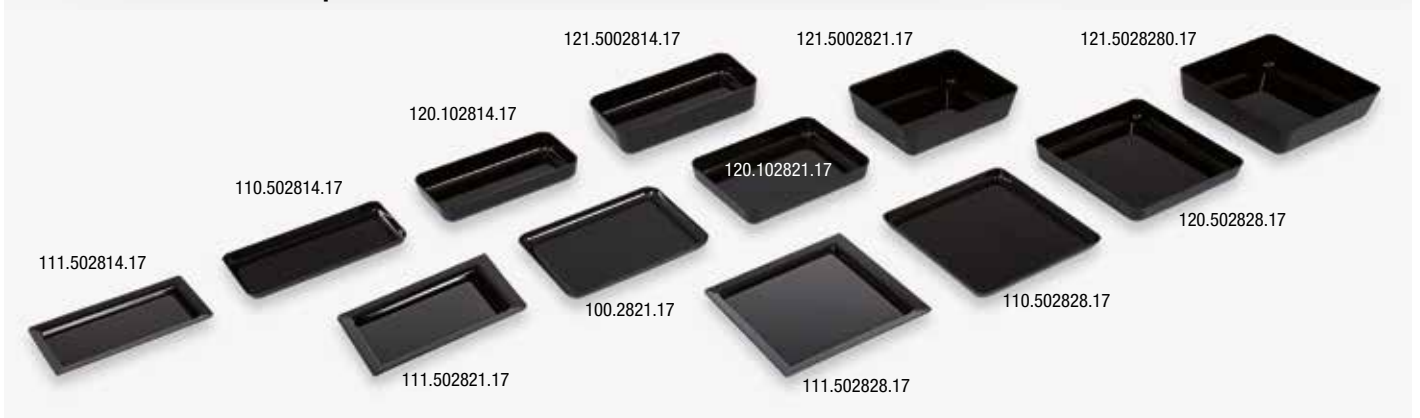

Beschreibung/Description	Material	Farbe/Color	Format/Size	Art.-Nr./Art. No
Thekenstufe CORNER/Riser CORNER	PE500	schwarz/black	560x560x45 mm	154.156.17