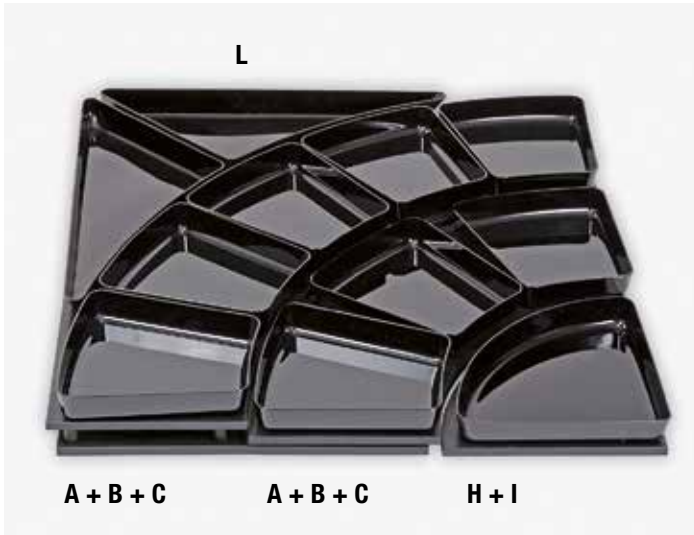

1/4-Kreise
Riser 1/4-circle

Premium & Eco

Neue Trapez-Schalen (klein & mitte)
New trapezoid bowls (small & middle)

Arena

Beschreibung/Description	Material	Format/Size	schwarz/black	rot/red
Thekenstufe 1/4-Kreis Premium/Riser 1/4-circle Premium	PE500	800x800x65 mm	154.100.17	
Thekenstufe 1/4-Kreis Eco/Riser 1/4-circle Eco	PE500	800x800x65 mm	154.105.17	
Thekenstufe Arena/Riser Arena	PE500	800x800x45 mm	154.180.17	
A Platte Trapez/Food tray trapezoid	ABS	240x240x170x24 mm	112.102417.17	
B Schale Trapez/Food bowl trapezoid	ABS	240x240x170x40 mm	122.1024174.17	
C Schale Trapez/Food bowl trapezoid	ABS	240x240x170x60 mm	122.1024176.17	
D Schale Trapez klein/Food bowl trapezoid small	ABS	240x170x120x40 mm	122.5024194.17	
E Schale Trapez mitte/Food bowl trapezoid middle	ABS	240x200x115x40 mm	122.5024224.17	
F Schale Trapez klein/Food bowl trapezoid small	ABS	240x170x120x60 mm	122.5024196.17	122.5024196.30
G Schale Trapez mitte/Food bowl trapezoid middle	ABS	240x200x120x60 mm	122.5024226.17	122.5024226.30
H Schale 1/4-Kreis/Bowl 1/4-circle	ABS	280x280x40 mm	122.5028284.17	
I Schale 1/4-Kreis/Bowl 1/4-circle	ABS	280x280x60 mm	122.5028286.17	
J Schale 1/8-Kreis/Bowl 1/8-circle	ABS	280x190x40 mm	122.5028194.17	
K Schale 1/8 Kreis/Bowl 1/8-circle	ABS	280x190x60 mm	122.5028196.17	122.5028196.30
L Dreieck-Set gerundet/Bowl triangular rounded set	ABS	800x560x40 mm	122.5080564.17	122.5080564.30