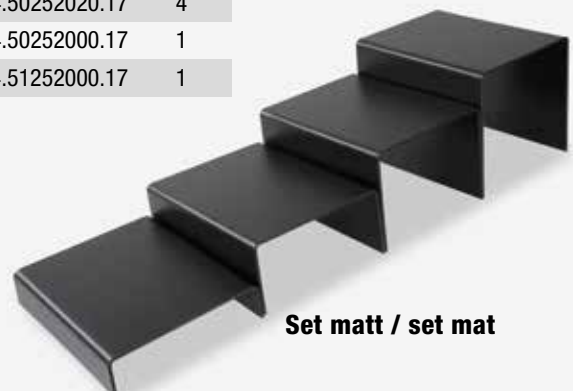

Treppenstufen | Risers

Beschreibung/Description	PE500 schwarz/black	ABS schwarz matt/black mat	Format/Size
		HOT PRICE	
Treppenstufe 1 breit / Step wide No. 1	154.421.17	154.5142282.17	420x280x25 mm
Treppenstufe 2 breit / Step wide No. 2	154.422.17	154.5142284.17	420x280x45 mm
Treppenstufe 3 breit / Step wide No. 3	154.423.17	154.5142286.17	420x280x65 mm
Treppenstufe 1 klein / Step small No. 1	154.281.17	154.5128212.17	280x210x25 mm
Treppenstufe 2 klein / Step small No. 2	154.282.17	154.5128214.17	280x210x45 mm
Treppenstufe 3 klein / Step small No. 3	154.283.17	154.5128216.17	280x210x65 mm
Treppenstufe 1 schmal / Step narrow No. 1	154.211.17	154.5142212.17	420x210x25 mm
Treppenstufe 2 schmal / Step narrow No. 2	154.212.17	154.5142214.17	420x210x45 mm
Treppenstufe 3 schmal / Step narrow No. 3	154.213.17	154.5142216.17	420x210x65 mm
Fixierleiste zu Treppe, 2 Stück / Strip to fix steps, 2 pcs.	154.42.98		840 mm
3-Stufen-Podest / Podium 3 levels		154.51842106.17	840x210x65 mm
3-Stufen-Podest / Podium 3 levels		154.51842806.17	840x280x65 mm

Anwendungs-Beispiel PE500
Example of presentation PE500

Anwendungs-Beispiel ABS
Example of presentation ABS

Podeste | Podium

Beschreibung/Description	Material	Farbe/Color	Format/Size	Art.-Nr./Art. No	VE/PU
Podest/Podium	ABS	schwarz matt/black mat	170x100x40 mm	154.5117104.17	1
Podest/Podium	ABS	schwarz matt/black mat	170x100x72 mm	154.5117107.17	1
Podest 1/Podium 1	ABS	schwarz/black	250x200x50 mm	154.50252005.17	4
Podest 2/Podium 2	ABS	schwarz/black	250x200x100 mm	154.50252010.17	4
Podest 3/Podium 3	ABS	schwarz/black	250x200x150 mm	154.50252015.17	4
Podest 4/Podium 4	ABS	schwarz/black	250x200x200 mm	154.50252020.17	4
Podest-Set 4 Höhen	ABS	schwarz/black		154.50252000.17	1
Podium-set 4 levels	ABS	schwarz matt/black mat		154.51252000.17	1