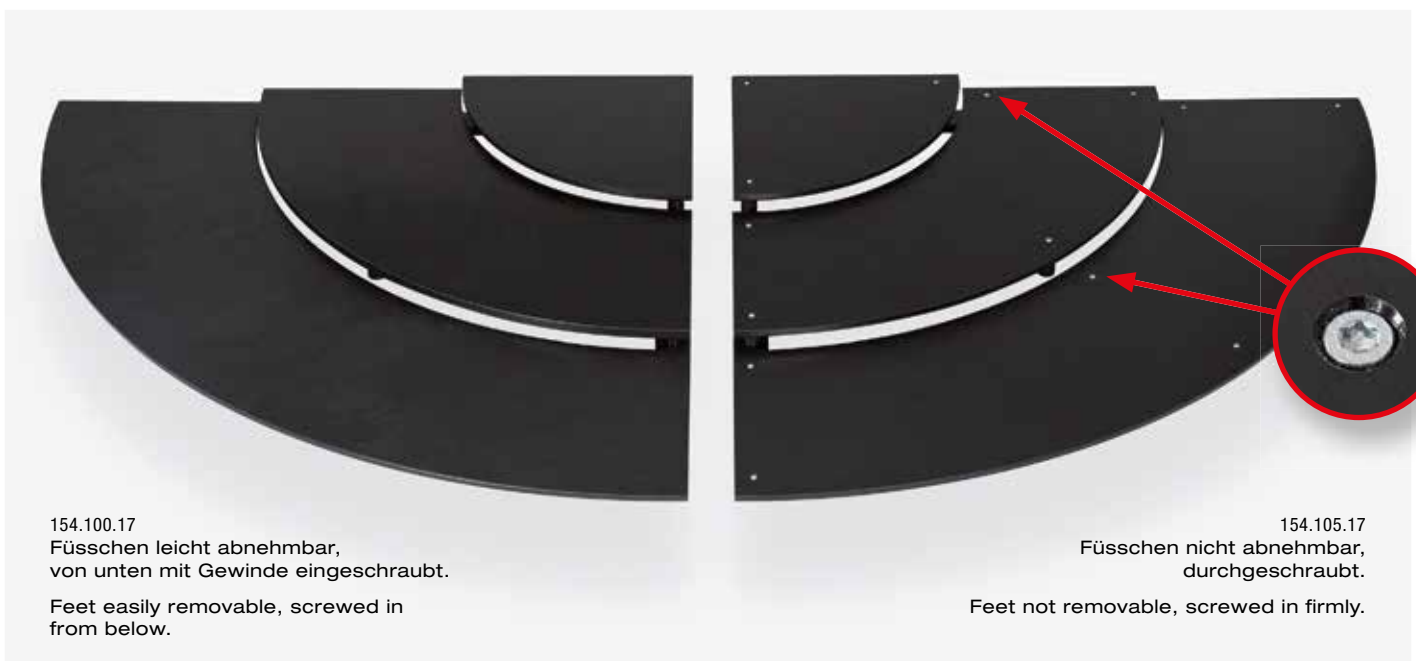

Neue Trapez-Schalen (klein & mitte)
New trapezoid bowls (small & middle)