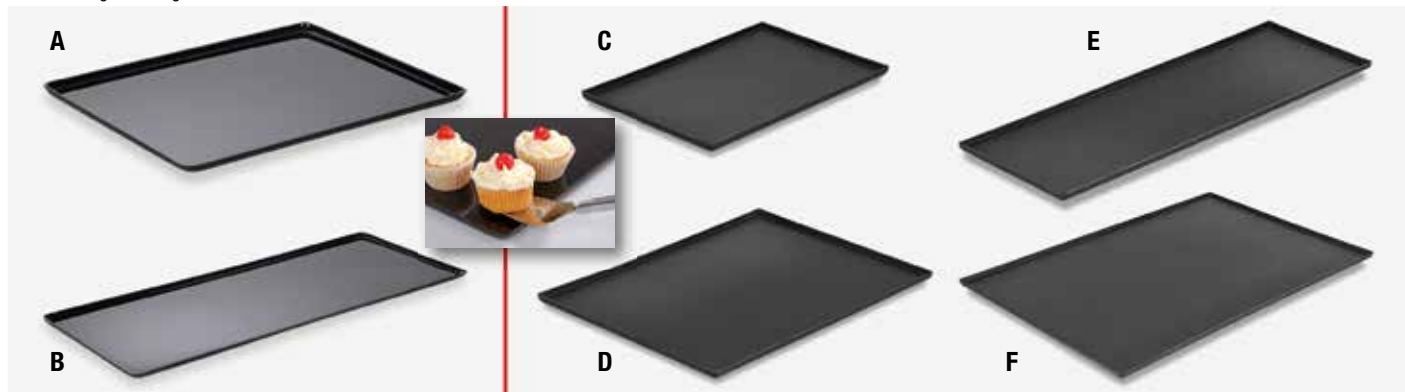

Backwaren-Platten 10 mm | Bakery Trays 10 mm

Beschreibung/Description	Farbe/Color	Format/Size	Art.-Nr./Art. No	Material	VE/PU
A Backwarenplatte/Bakery tray	schwarz/black	330x260x10 mm	109.503326.17*	ABS	5
B Backwarenplatte/Bakery tray	schwarz/black	660x260x10 mm	109.506626.17*	ABS	5
C Backwarenplatte/Bakery tray	schwarz matt/black mat	300x200x10 mm	109.513020.17	ABS	5
D Backwarenplatte/Bakery tray	schwarz matt/black mat	400x300x10 mm	109.514030.17	ABS	5
E Backwarenplatte/Bakery tray	schwarz matt/black mat	600x200x10 mm	109.516020.17	ABS	5
F Backwarenplatte/Bakery tray	schwarz matt/black mat	600x400x10 mm	109.516040.17	ABS	5

* Artikel verfügbar solange Vorrat / Item available while stocks last