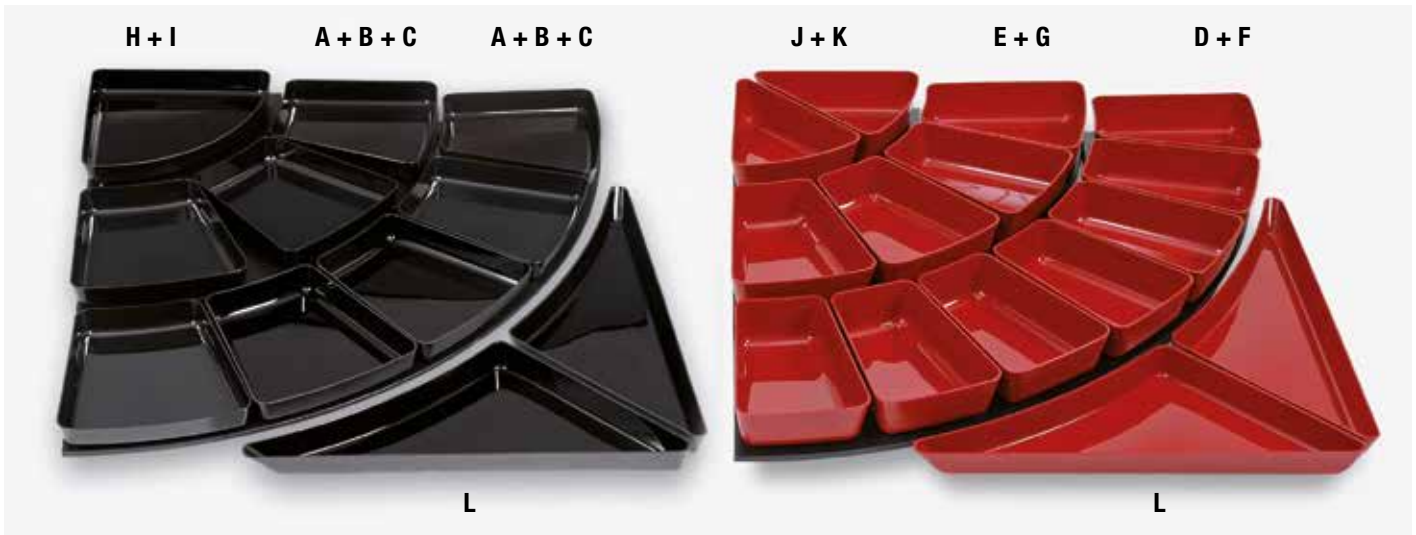

1/4-Kreise
Riser 1/4-circle

Premium & Eco

Neue Trapez-Schalen (klein & mitte)
New trapezoid bowls (small & middle)

Arena

Beschreibung/Description	Material	Format/Size	schwarz/black	rot/red
Thekenstufe 1/4-Kreis Premium/Riser 1/4-circle Premium	PE500	800x800x65 mm	154.100.17	
Thekenstufe 1/4-Kreis Eco/Riser 1/4-circle Eco	PE500	800x800x65 mm	154.105.17	
Thekenstufe Arena/Riser Arena	PE500	800x800x45 mm	154.180.17	
A Platte Trapez/Food tray trapezoid	ABS	240x240x170x24 mm	112.102417.17	
B Schale Trapez/Food bowl trapezoid	ABS	240x240x170x40 mm	122.1024174.17	
C Schale Trapez/Food bowl trapezoid	ABS	240x240x170x60 mm	122.1024176.17	
D Schale Trapez klein/Food bowl trapezoid small	ABS	240x170x120x40 mm	122.5024194.17	
E Schale Trapez mitte/Food bowl trapezoid middle	ABS	240x200x115x40 mm	122.5024224.17	
F Schale Trapez klein/Food bowl trapezoid small	ABS	240x170x120x60 mm	122.5024196.17	122.5024196.30
G Schale Trapez mitte/Food bowl trapezoid middle	ABS	240x200x120x60 mm	122.5024226.17	122.5024226.30
H Schale 1/4-Kreis/Bowl 1/4-circle	ABS	280x280x40 mm	122.5028284.17	
I Schale 1/4-Kreis/Bowl 1/4-circle	ABS	280x280x60 mm	122.5028286.17	
J Schale 1/8-Kreis/Bowl 1/8-circle	ABS	280x190x40 mm	122.5028194.17	
K Schale 1/8 Kreis/Bowl 1/8-circle	ABS	280x190x60 mm	122.5028196.17	122.5028196.30
L Dreieck-Set gerundet/Bowl triangular rounded set	ABS	800x560x40 mm	122.5080564.17	122.5080564.30